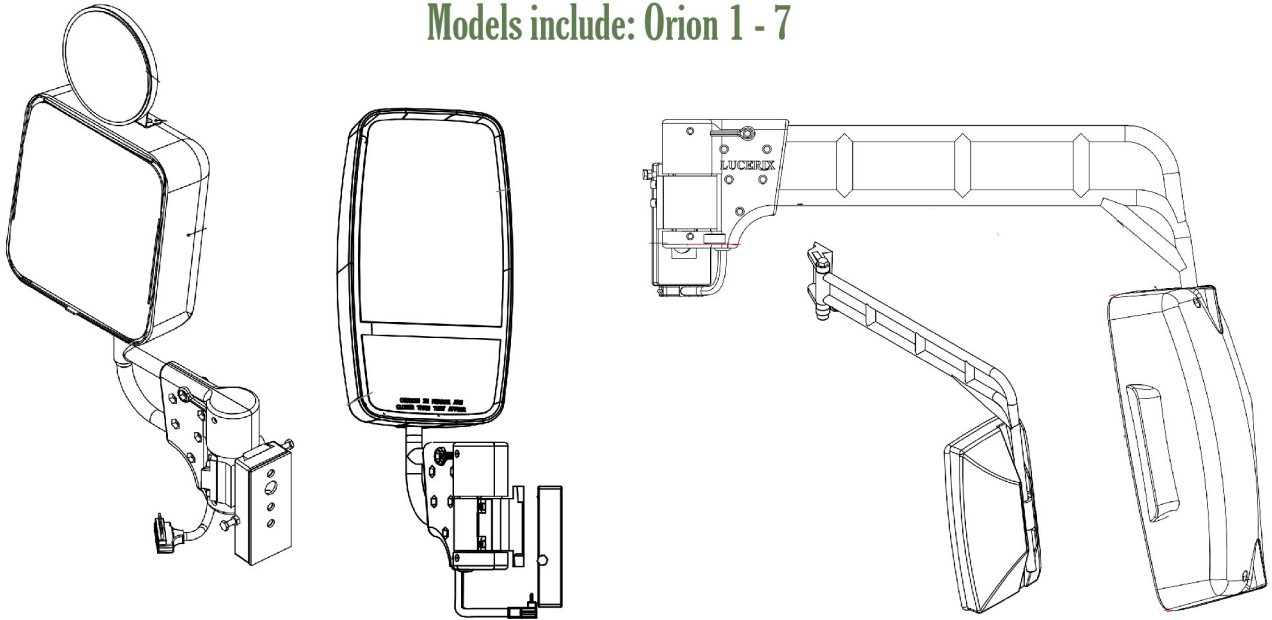

## Models include: Orion 1 - 7

Curb Kits	
Lucerix part#	Description
21.800.00	Curb, Cast body mount, Standard bkt, 15" dual lens hand set, NO heat
21.518.00	Curb, Cast body mount, Auto return bkt, 15" dual lens Hand set, No heat
21.528.00-24V	Curb, Cast body mount, Auto return bkt, 15" dual lens Upper pwr, heated
21.512.00-24V	Curb, Cast body mount, Auto return bkt, 15" dual lens pwr, No heat
21.508.00-24V	Curb, Cast body mount, Auto return bkt, 15" dual lens pwr, heated
21.516.00-24V	Curb, Cast body mount, Auto return bkt, 15" dual convex lens pwr, heated
21.530.00-24V	Curb, Cast body mount, Auto return bkt, 15" dual lens pwr, heated, LED Signal

Road Kits	
Lucerix part#	Description
22.519.00	Road, Cast body mount, Auto return bkt, 15" dual lens Hand set, NO heat
22.517.00-24V	Road, Cast body mount, Auto return bkt, 15" dual lens Hand set, heat
22.513.00-24V	Road, Cast body mount, Dual position bkt crimped, 10" flat hand set, 6" spot, heated
22.515.00-24V	Road, Cast body mount, Auto return bkt, 15" dual lens pwr, NO heat
22.507.00-24V	Road, Cast body mount, Auto return bkt, 15" dual lens pwr, heated
22.529.00-24V	Road, Cast body mount, Auto return bkt, 15" dual lens pwr, heated, LED signal